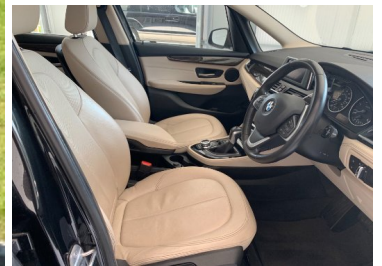

2016(16) BMW 2 Series 216D LUXURY GRAN TOURER 5-
Do...

£12,990

Engine: Diesel
Body: Estate
Gearbox: Automatic
Capacity: 1496cc
Colour: Black
Mileage: 62,000
CO²: 109g/km
MPG: 68.9mpg
Top Speed: 119mph
BHP: 114bhp
Insurance Grp: 10E

JYG Surrey
 Lyne Mushroom Farm
 Longcross Road, Longcross
 Chertsey
 Surrey, KT16 0DH

FULL SERVICE HISTORY
BMW ONLINE SERVICES
BMW TELESERVICES
DAB DIGITAL RADIO
EXTENDED STORAGE
EXTERIOR PARTS IN BODY COLOUR
FRONT FOG LIGHTS
HALOGEN HEADLIGHTS
HEATED WINDSCREEN WASHER JETS
RAIN SENSOR WITH AUTOMATIC HEADLIGHT ACTIVATION
THIRD-ROW SEATING
TWIN HORNS