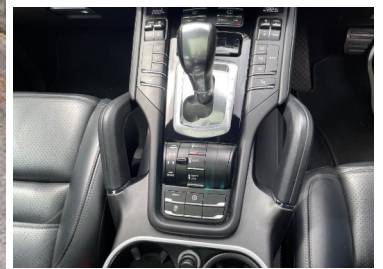

2015(15) Porsche Cayenne D V6 TIPTRONIC S 5-Door

£26,000

**Engine:** Diesel  
**Body:** Estate  
**Gearbox:** Automatic  
**Capacity:** 2967cc  
**Colour:** White  
**Mileage:** 76,000  
**CO<sup>2</sup>:** 179g/km  
**MPG:** 41.5mpg  
**Top Speed:** 137mph  
**BHP:** 262bhp  
**Insurance Grp:** 45E

**JYG Surrey**  
 Lyne Mushroom Farm  
 Longcross Road, Longcross  
 Chertsey  
 Surrey, KT16 0DH

FULL SERVICE HISTORY  
 ALARM SYSTEM  
 BI-XENON HEADLIGHTS  
 CDR AUDIO SYSTEM  
 CENTRAL LOCKING WITH REMOTE CONTROL  
 CRUISE CONTROL  
 ELECTRIC PARKING BRAKE  
 FRONT FOG LIGHTS  
 FRONT SIDE AIRBAGS  
 HEADLIGHT WASHERS  
 HEATED WINDSCREEN WASHER JETS  
 RAIN SENSOR  
 PREPARATION FOR MOBILE PHONE  
 PRIVACY GLASS