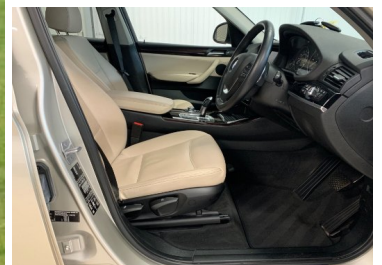

2016(66) BMW X3 XDRIVE20D XLINE 5-Door

£16,990

Engine: Diesel
Body: Estate
Gearbox: Automatic
Capacity: 1995cc
Colour: Silver
Mileage: 57,000
CO²: 136g/km
MPG: 54.3mpg
Top Speed: 130mph
BHP: 187bhp
Insurance Grp: 30E

FULL SERVICE HISTORY
AIR CONDITIONING
CRUISE CONTROL WITH BRAKE FUNCTION
DAB DIGITAL RADIO
HEATED SEATS
RAIN SENSOR
METALLIC PAINT

Now fully open for business HPI clear warranty included
delivery available finance available we are a FCA approved
dealer open by appointment only

JYG Surrey
Lyne Mushroom Farm
Longcross Road, Longcross
Chertsey
Surrey, KT16 0DH