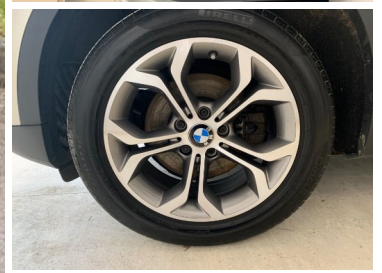

2016(66) BMW X3 XDRIVE20D XLINE 5-Door

£16,990

Engine: Diesel
Body: Estate
Gearbox: Automatic
Capacity: 1995cc
Colour: Silver
Mileage: 57,000
CO²: 136g/km
MPG: 54.3mpg
Top Speed: 130mph
BHP: 187bhp
Insurance Grp: 30E

FULL SERVICE HISTORY
AIR CONDITIONING
CRUISE CONTROL WITH BRAKE FUNCTION
DAB DIGITAL RADIO
HEATED SEATS
RAIN SENSOR
METALLIC PAINT

Now fully open for business HPI clear warranty included
 delivery available finance available we are a FCA approved
 dealer open by appointment only